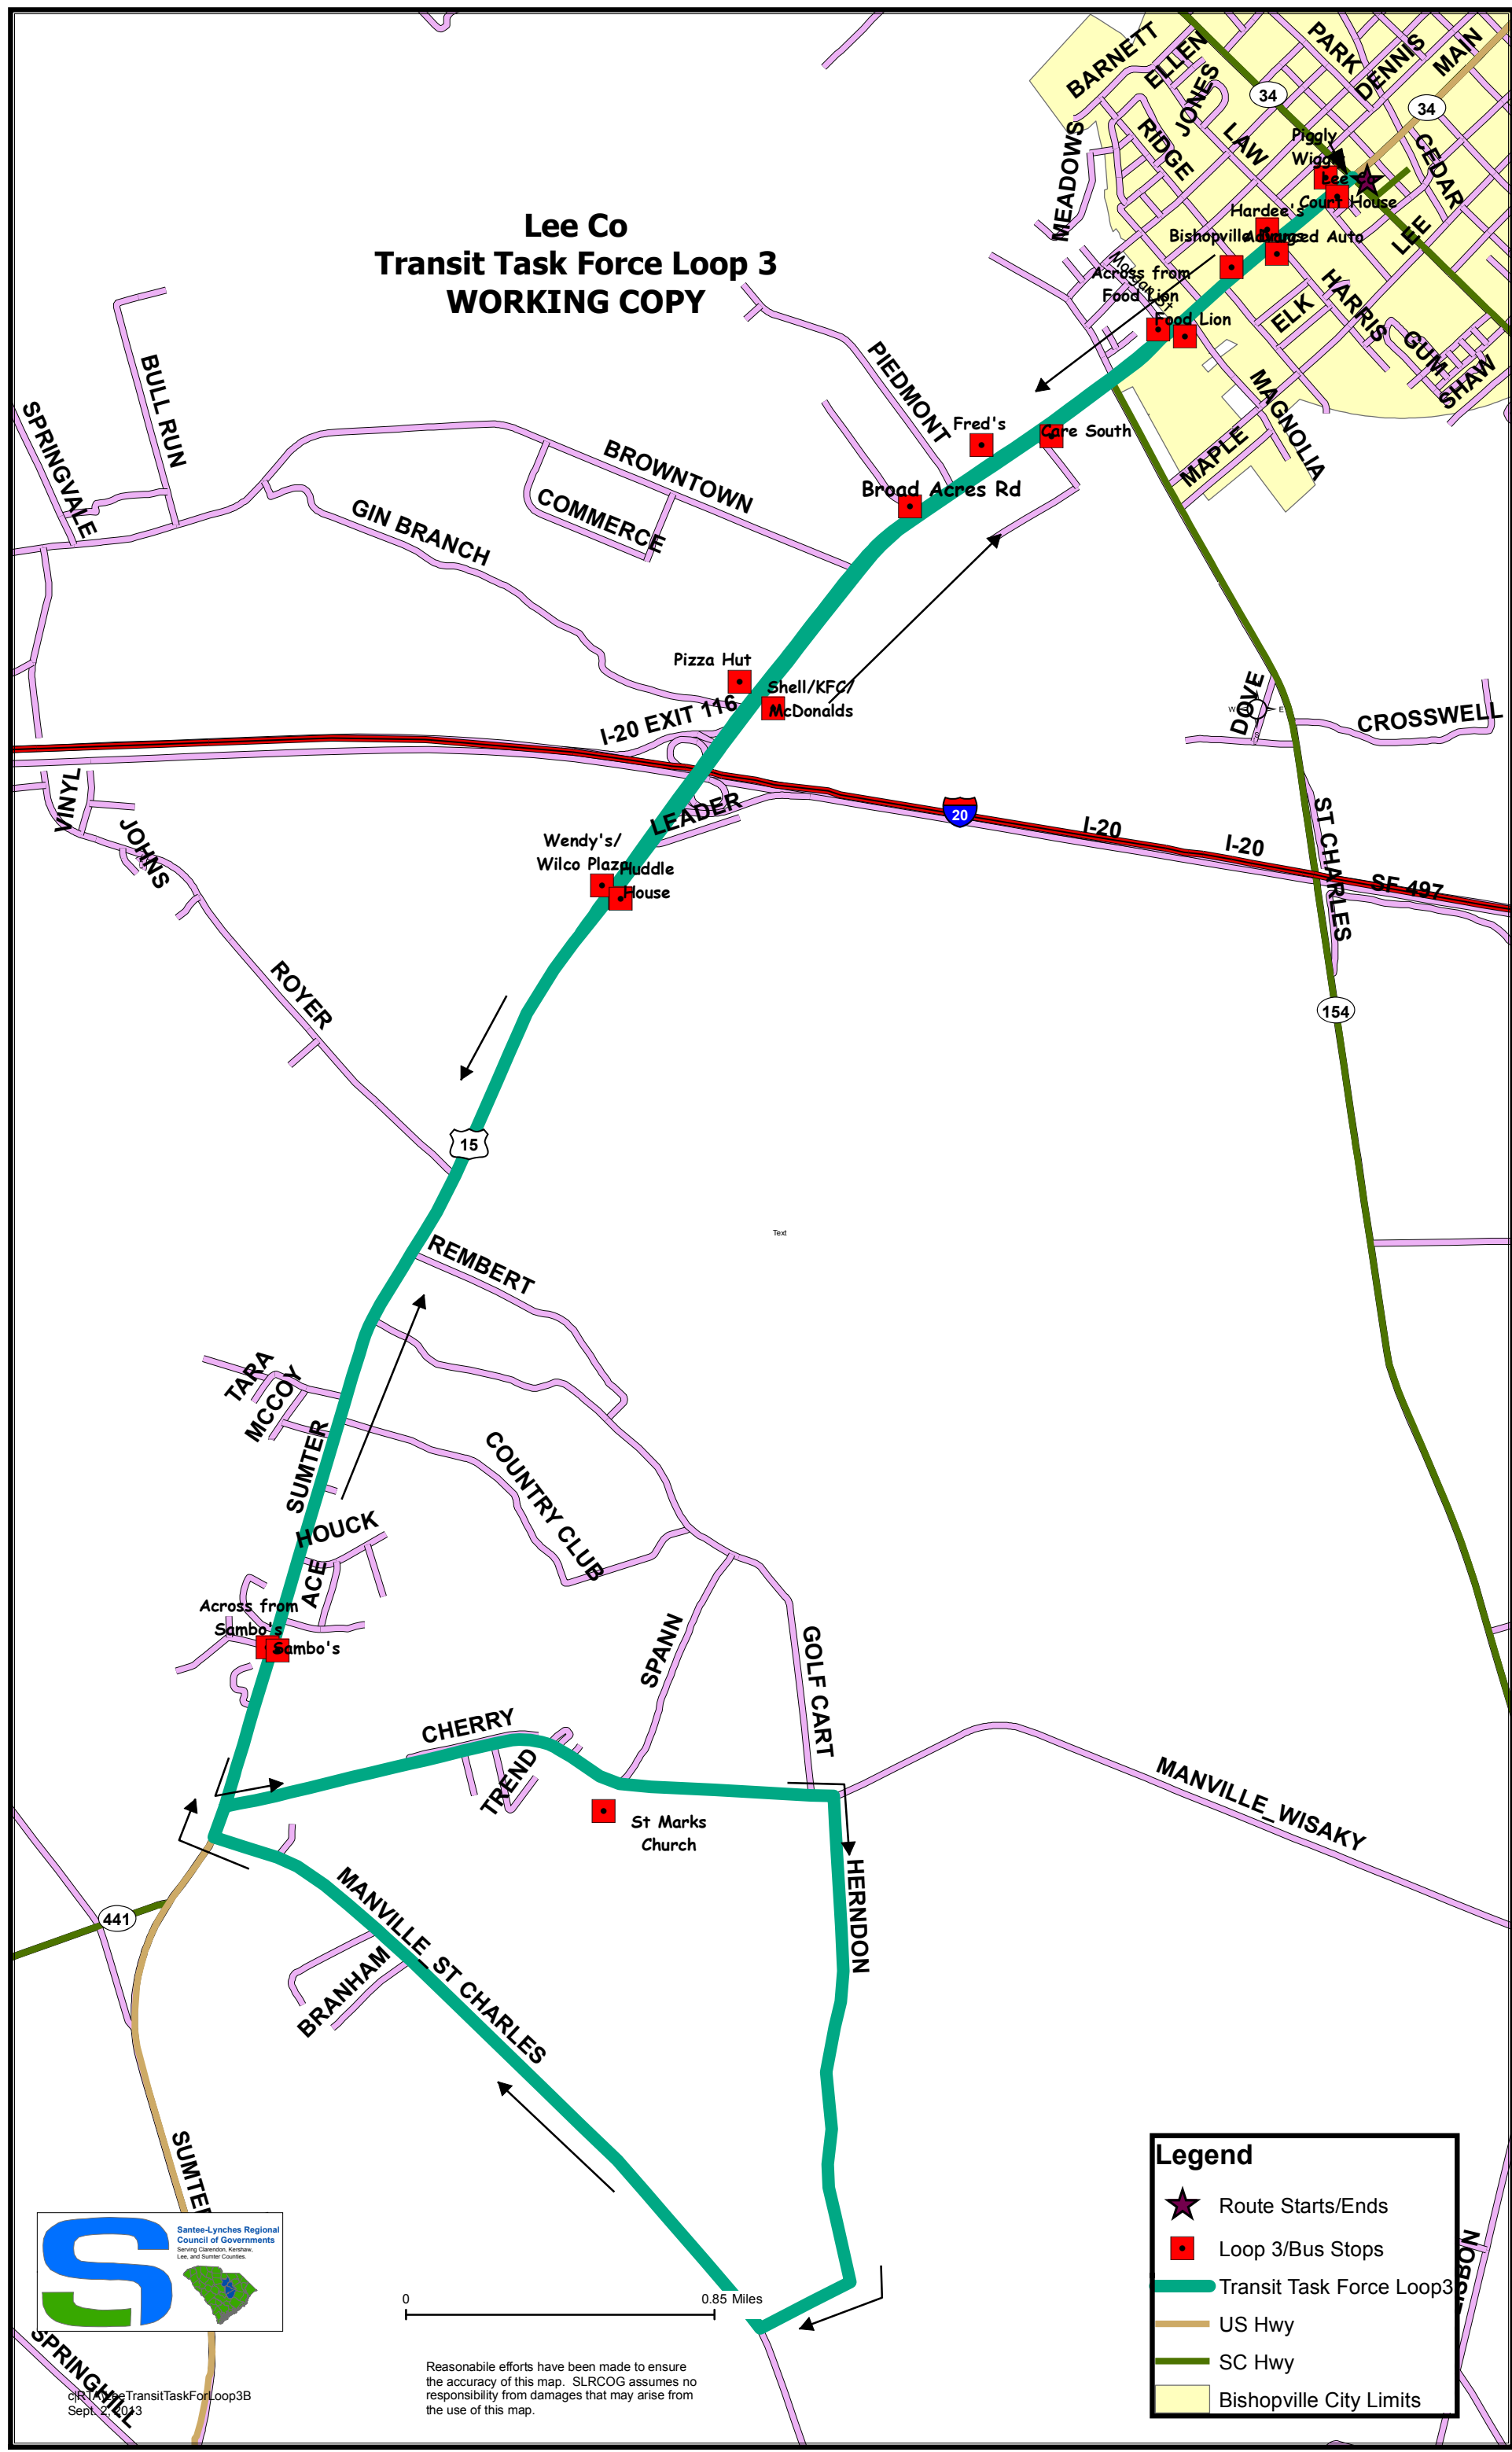

Lee Co Transit Task Force Loop 3 WORKING COPY

Legend

- ★ Route Starts/Ends
- Loop 3/Bus Stops
- Transit Task Force Loop 3
- US Hwy
- SC Hwy
- Bishopville City Limits

0 0.85 Miles

Reasonable efforts have been made to ensure the accuracy of this map. SLRCOG assumes no responsibility from damages that may arise from the use of this map.