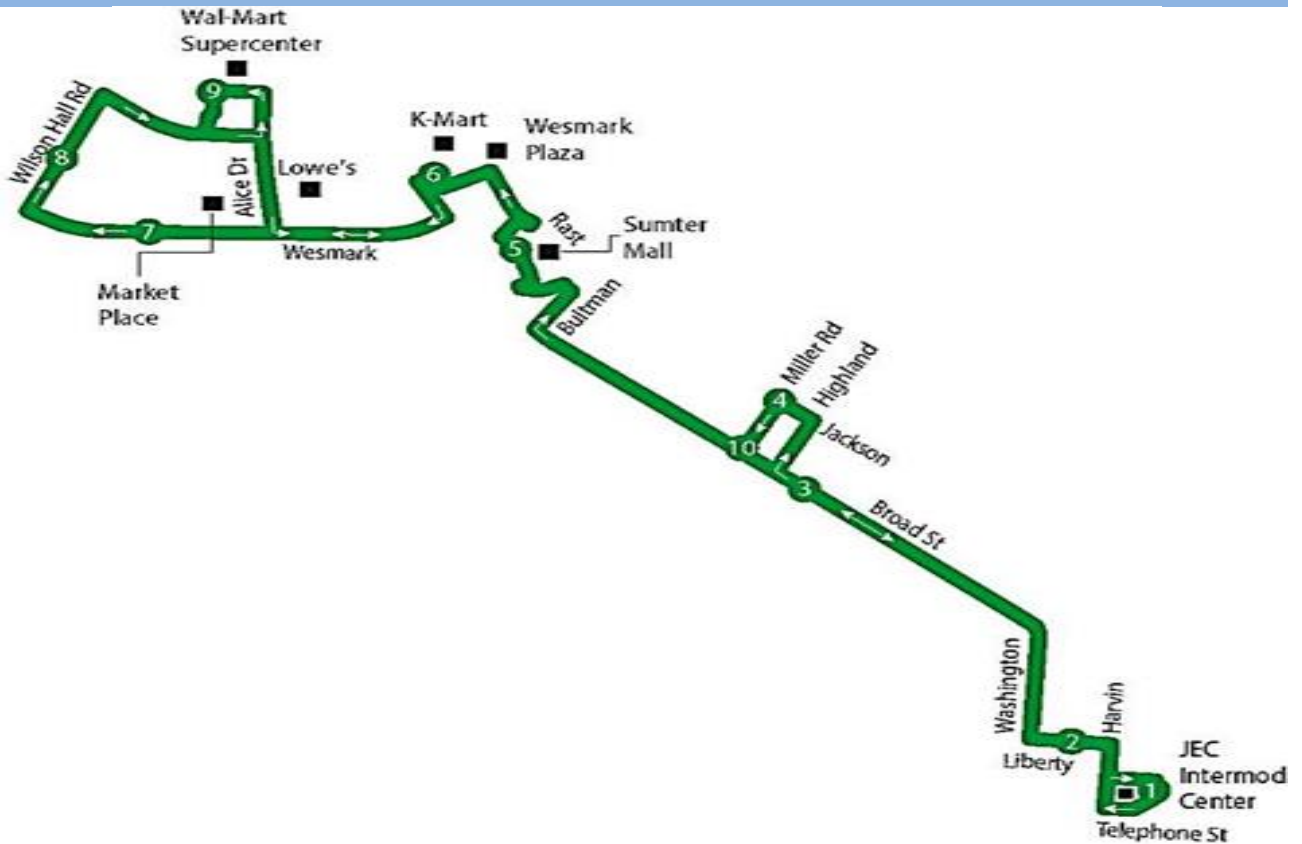

Broad Street

1	2	3	4	5	6	7	8	9	10	2	1
Bus Starts	Bus Leaves	Bus Leaves	Bus Leaves	Bus Leaves	Bus Leaves	Bus Leaves	Bus Leaves	Bus Leaves	Bus Leaves	Bus Leaves	Bus Ends
From JEC Intermodal	From Liberty	From Highland & Broad	From Miller & Jackson	From Sumter Mall	From Kmart	From Safe FCU	From Wilson Hall	From Walmart	From Broad & Miller	From Liberty (D'Town)	At JEC Intermodal
Weekday											
7:10	7:12	7:16	7:18	7:24	7:28	7:31	7:36	7:39	7:47	7:54	7:57
8:10	8:12	8:16	8:18	8:24	8:28	8:31	8:36	8:39	8:47	8:54	8:57
9:10	9:12	9:16	9:18	9:24	9:28	9:31	9:36	9:39	9:47	9:54	9:57
10:10	10:12	10:16	10:18	10:24	10:28	10:31	10:36	10:39	10:47	10:54	10:57
11:10	11:12	11:16	11:18	11:24	11:28	11:31	11:36	11:39	11:47	11:54	11:57
12:10	12:10	12:16	12:18	12:24	12:28	12:31	12:36	12:39	12:47	12:54	12:57
1:10	1:12	1:16	1:18	1:24	1:28	1:31	1:36	1:39	1:47	1:54	1:57
2:10	2:12	2:16	2:18	2:24	2:28	2:31	2:36	2:39	2:47	2:54	2:57
3:10	3:12	3:16	3:18	3:24	3:28	3:31	3:36	3:39	3:47	3:54	3:57
4:10	4:12	4:16	4:18	4:24	4:28	4:31	4:36	4:39	4:47	4:54	4:57
5:10	5:12	5:16	5:18	5:28	5:28	5:31	5:36	5:39	5:47	5:54	5:57