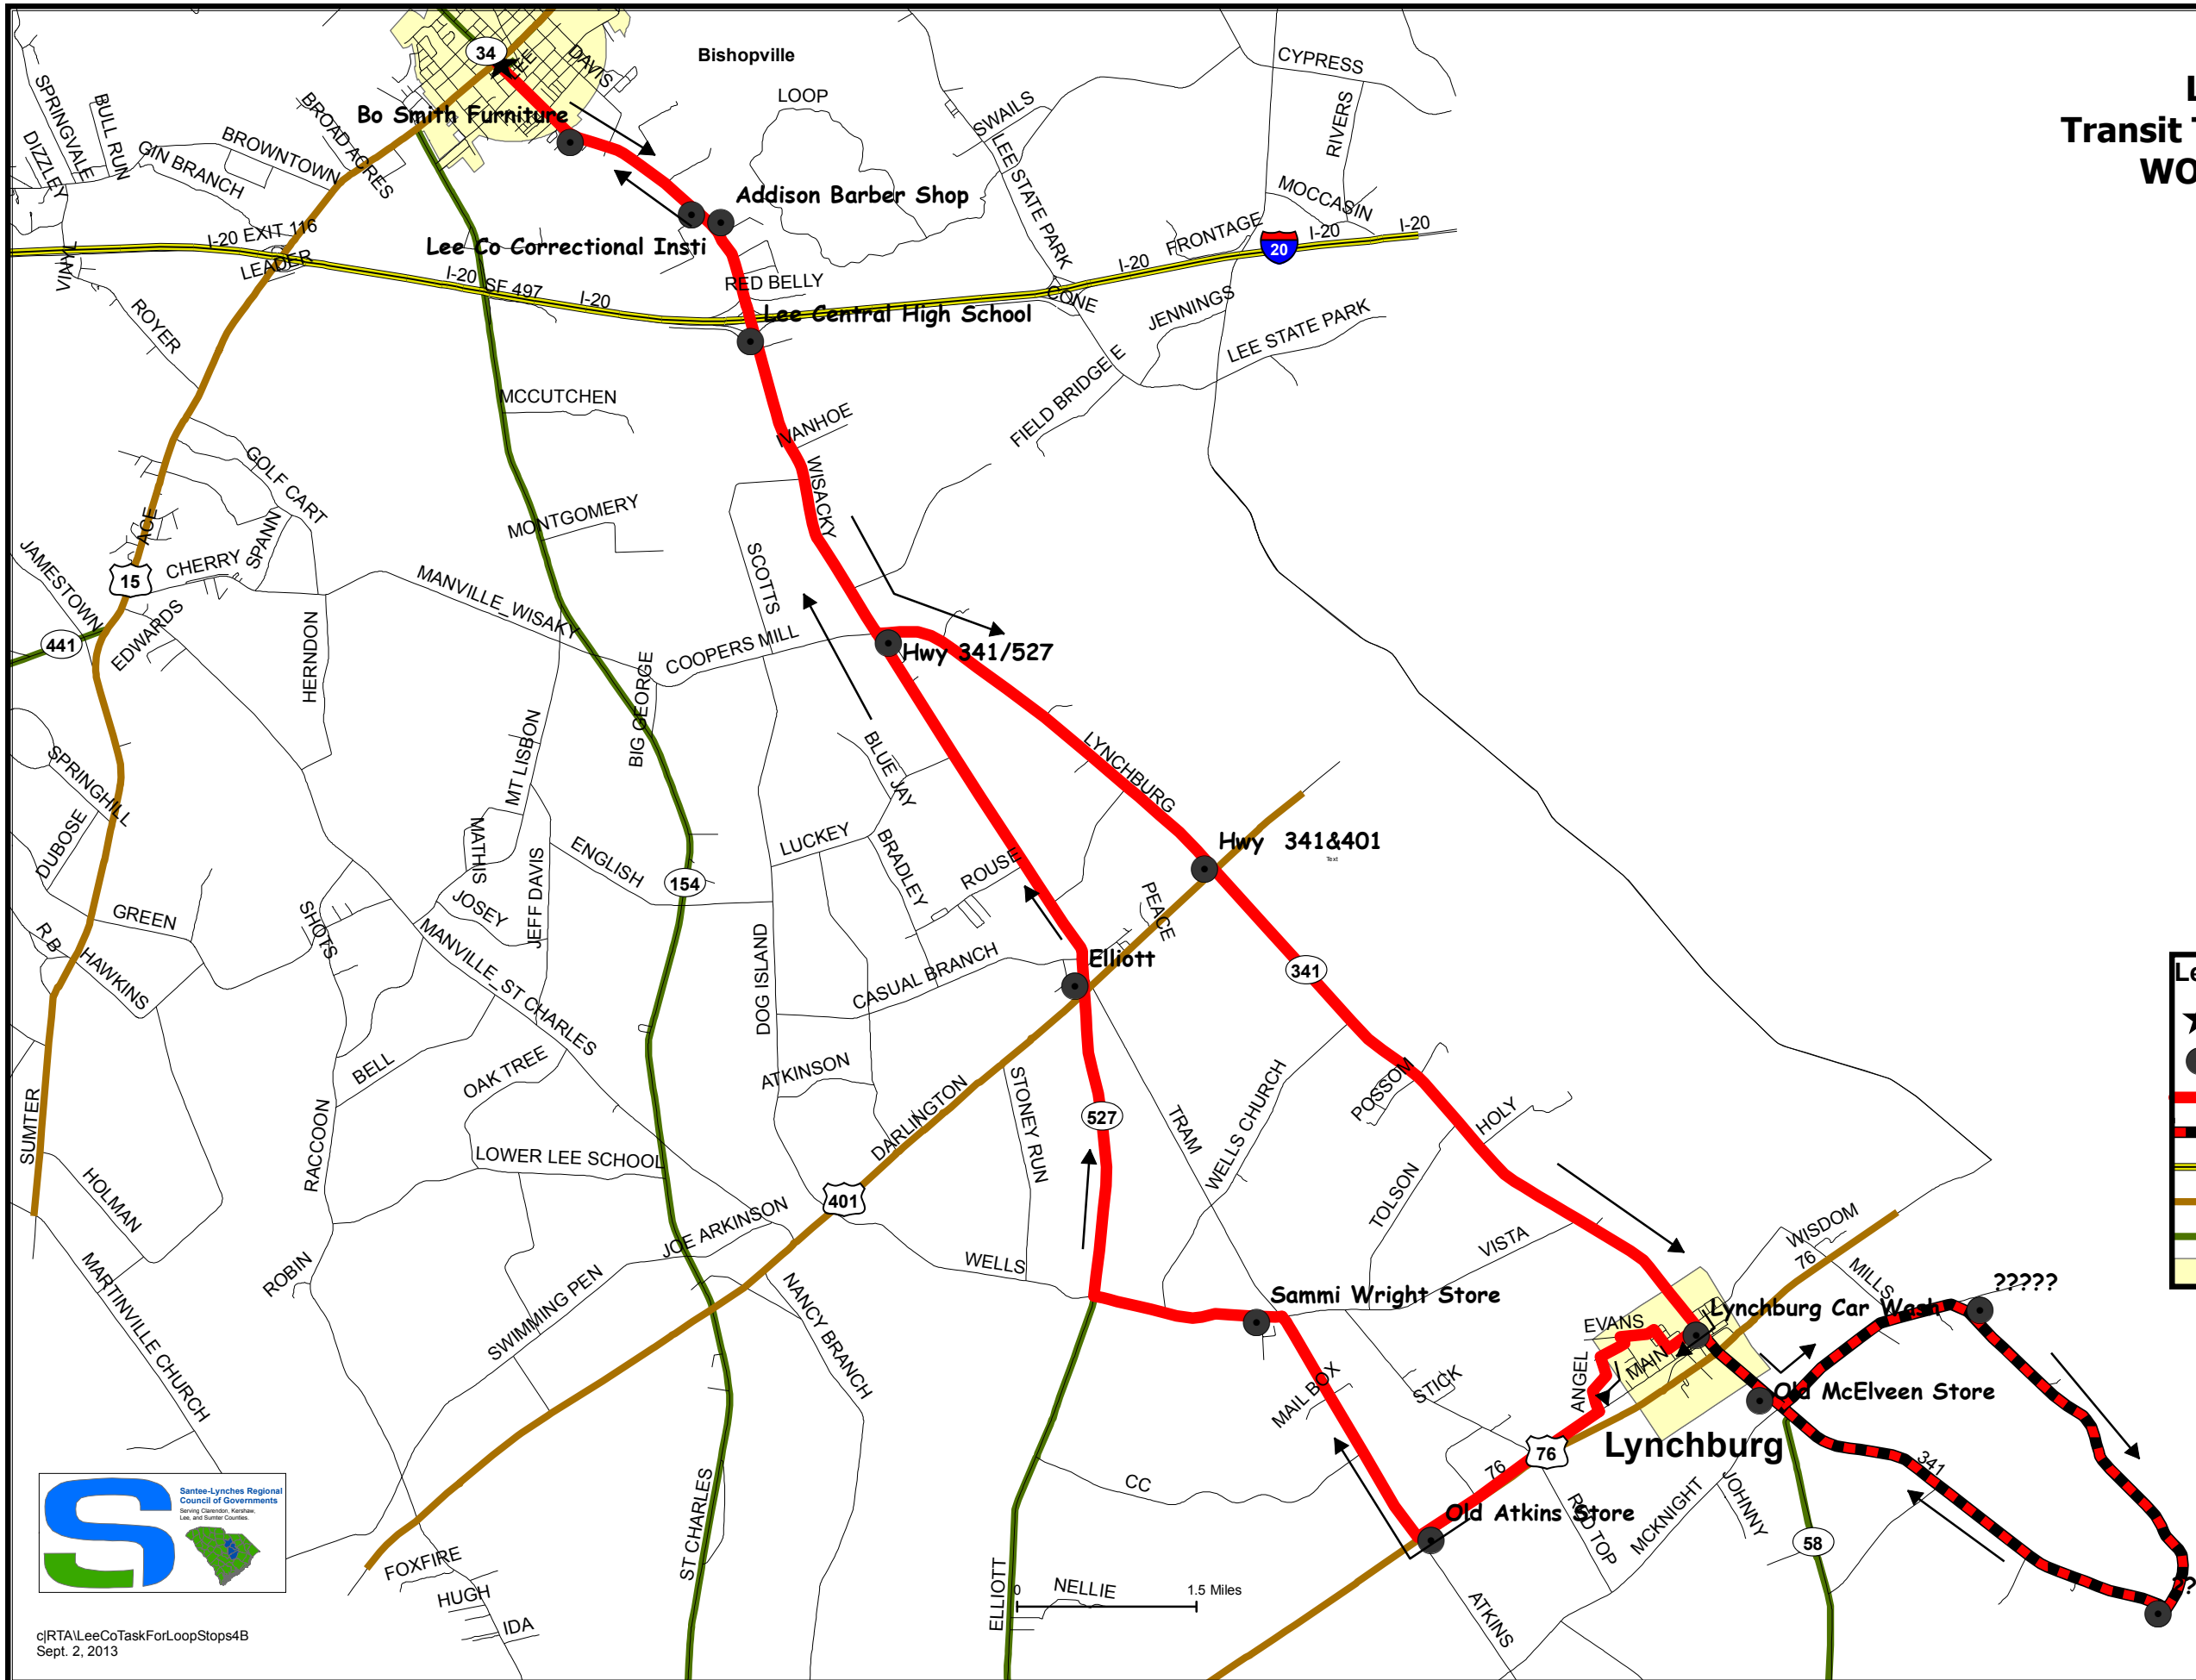

Lee County Transit Task Force Loop 4 WORKING COPY

Legend

- ★ Route Starts/Ends
- Loop 4/Bus Stop Location
- Transit Task force Loop 4
- - - Transit Task Force Loop 4 Deviation
- Interstate
- US Hwy
- SC Hwy
- Municipality

Reasonable efforts have been made to ensure the accuracy of this map. SLRCOG assumes no responsibility from damages that may arise from the use of this map.