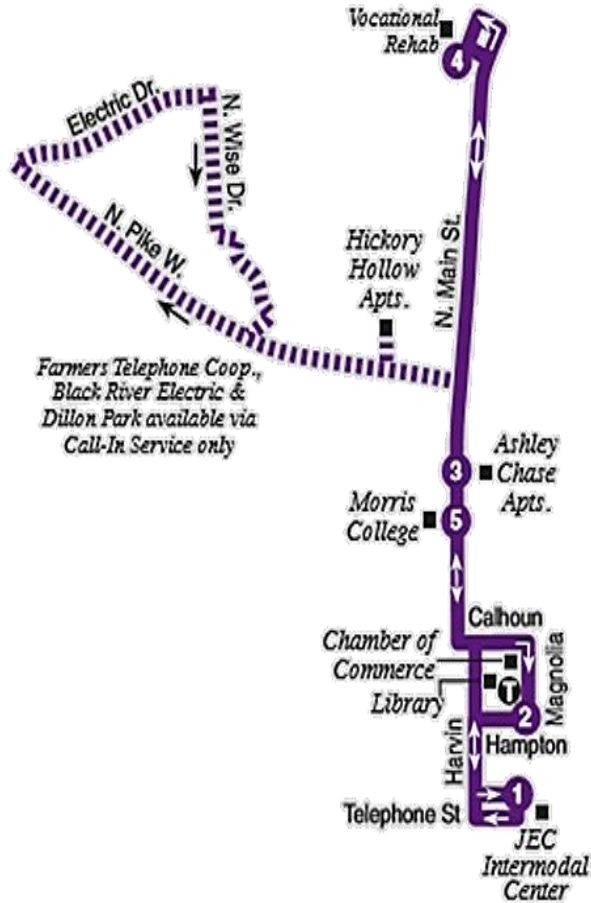

## Route 8

1	2	3	4	3	2	1
Bus Starts	Bus Leaves	Bus Leaves	Bus Leaves	Bus Leaves	Bus Leaves	Bus Ends
From JEC Intermodal	From Magnolia	From Ashely Chase Apts	From Voc Rehab	From Morris College	From Magnolia	At JEC Intermodal
<b>Weekday</b>						
8:10	8:13	8:18	8:32	8:39	8:44	8:47